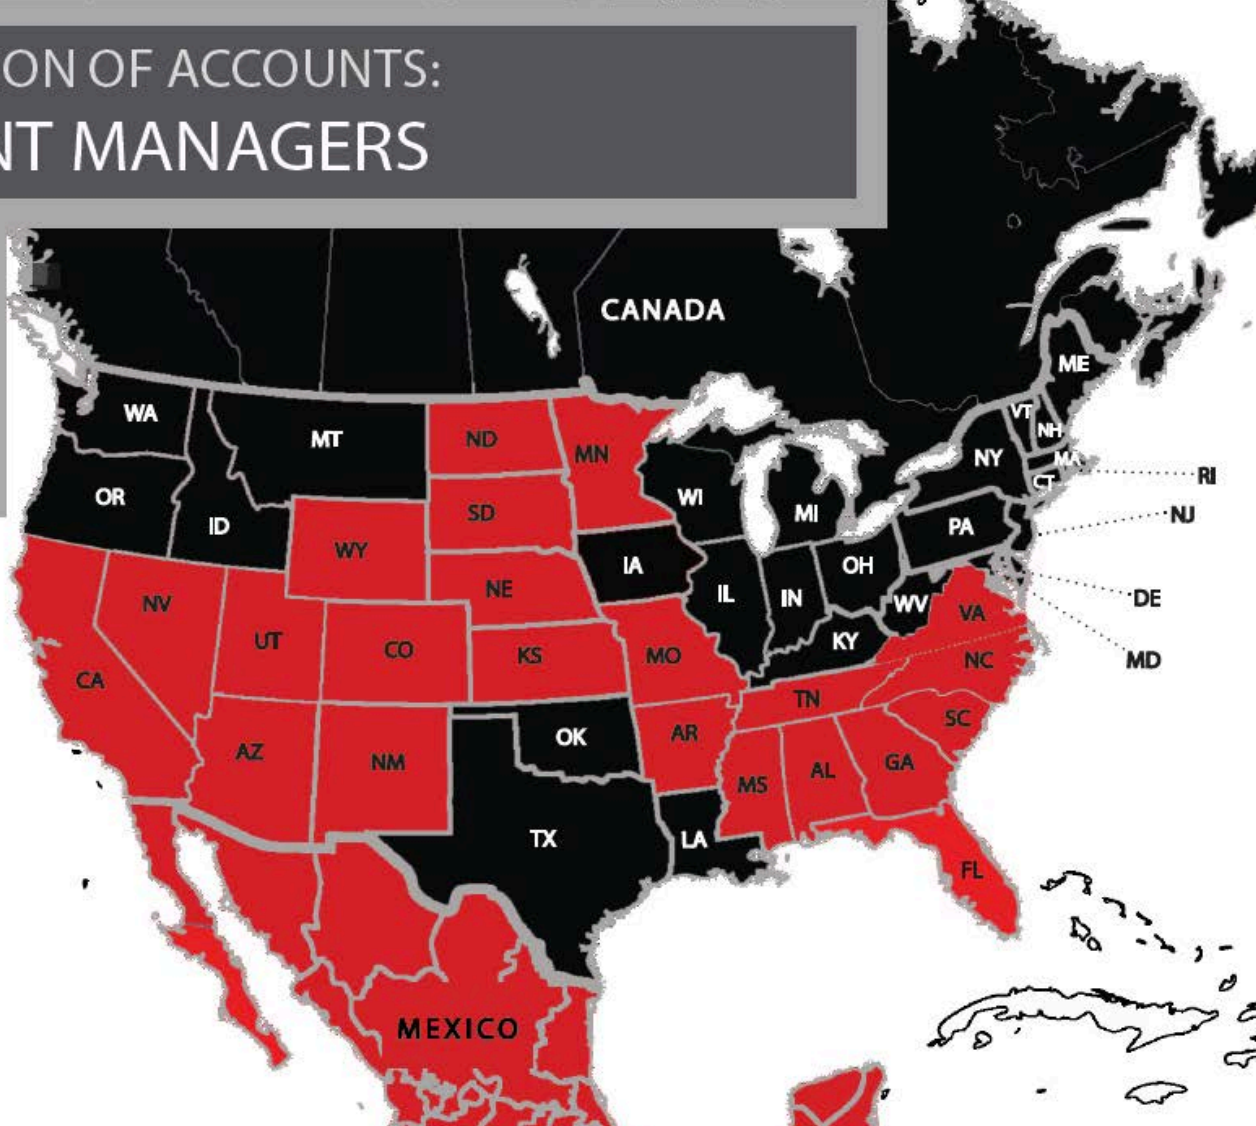

DISTRIBUTION OF ACCOUNTS: ACCOUNT MANAGERS

Jarvis CUTTING TOOLS

CATHY BROWN
Senior Account Manager, Team Leader

100 Jarvis Ave. Rochester, NH 03868
DIRECT: (603) 994-4204
MOBILE: (603) 498-9019
cbrown@jarviscuttingtools.com
www.jarviscuttingtools.com